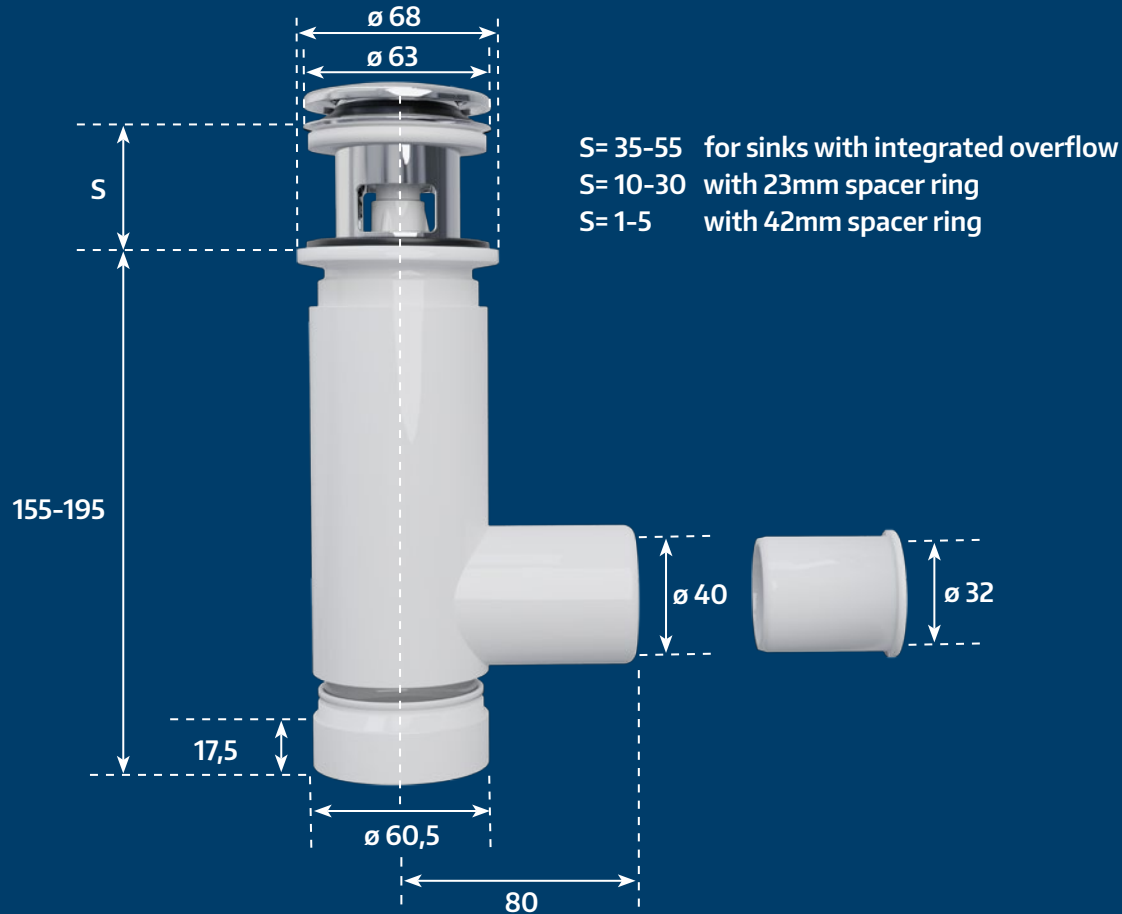

PREVEX

EasyClean

Water trap for bathroom

New!
Now with
a 40 mm outlet
connection.

Clean the
water trap
in **20**
seconds!

EasyClean, the new patented water trap. Fast and easy to clean without removing the water trap, thus eliminating leakage and water damage.

NEW!
Now with a 40 mm
outlet connection.

The EasyClean water traps is compatible with a 35-55mm thick sink with integrated overflow.

35 - 55 mm

Outlet connection 40 mm,
with a 32 mm adapter.

PREVEX
EasyClean

The EasyClean is available in 3 different packaging options and a shop display.

EasyClean cardboard box,
118 x 72 x 180mm

EasyClean, popup
PE-bag, 250 x 355mm

EasyClean with flexible outlet-
pipe, PE-bag, 250 x 520mm

EasyClean shop display,
600 x 312 x 1800mm

EasyClean 40/32 technical specifications

EasyClean accessories

Outlet pipe:

Water trap:

Pop-up plugs:

Plug:

Strainer plate: